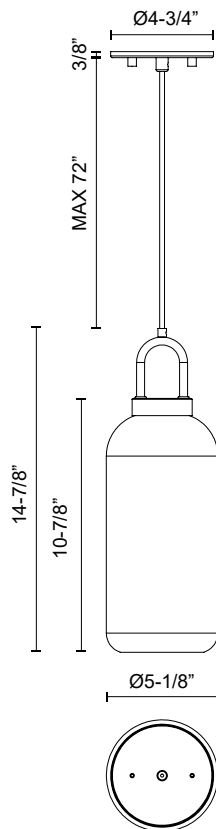

alora mood

P. 1.855.855.8926

CANADA: 102-19028 27th Ave. - Surrey, BC V3Z 5T1

USA: 3035 E. Lone Mountain Rd - Las Vegas, NV, 89081

SOJI PD401505AGCL

| | |
|--------------------------|-------------------------|
| FIXTURE DIMENSIONS | D5-1/8" x H14-7/8" |
| LAMP TYPE | E26 |
| MAX WATTAGE | 60W |
| BULB QTY | 1 |
| BULBS INCLUDED | No |
| RECOMMENDED BULB TYPE | T10 |
| VOLTAGE | 120V |
| GLASS DETAILS | Clear Glass |
| MATERIAL | Glass; Steel; |
| WIRE LENGTH | 72" |
| MINIMUM HANG HEIGHT | 20" |
| SLOPED CEILING ADAPTABLE | Yes |
| LOCATION | Dry |
| BARCODE | UPC 691759071771 |
| CANOPY DIMENSIONS | D4-3/4" x H3/8" |
| FINISH OPTION(S) | Aged Gold; Clear Glass; |
| BRAND | Alora Mood |

[D - Diameter, L - Length, W - Width, H - Height, E - Extension]

AVAILABLE FINISHES:

PD401505AGCL

*For complete warranty terms, please visit: www.aloralighting.com/warranty